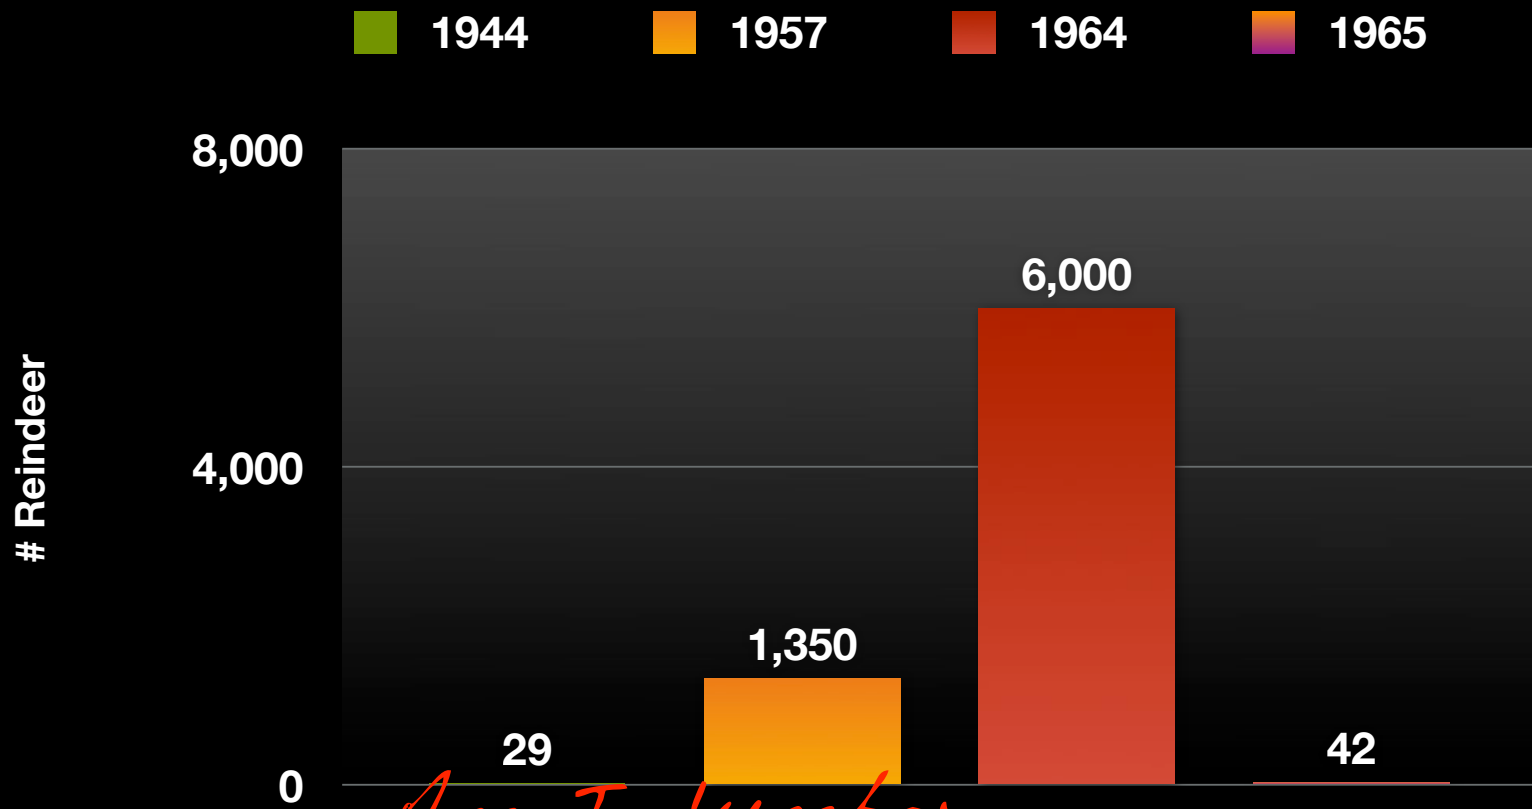

2002

2006

2008

The SOLAR Stove Product

The SOLAR Stove Product

Reindeer Collapse in St. Matthew's Island

Am I dumber

~~Are we smarter than reindeer?~~