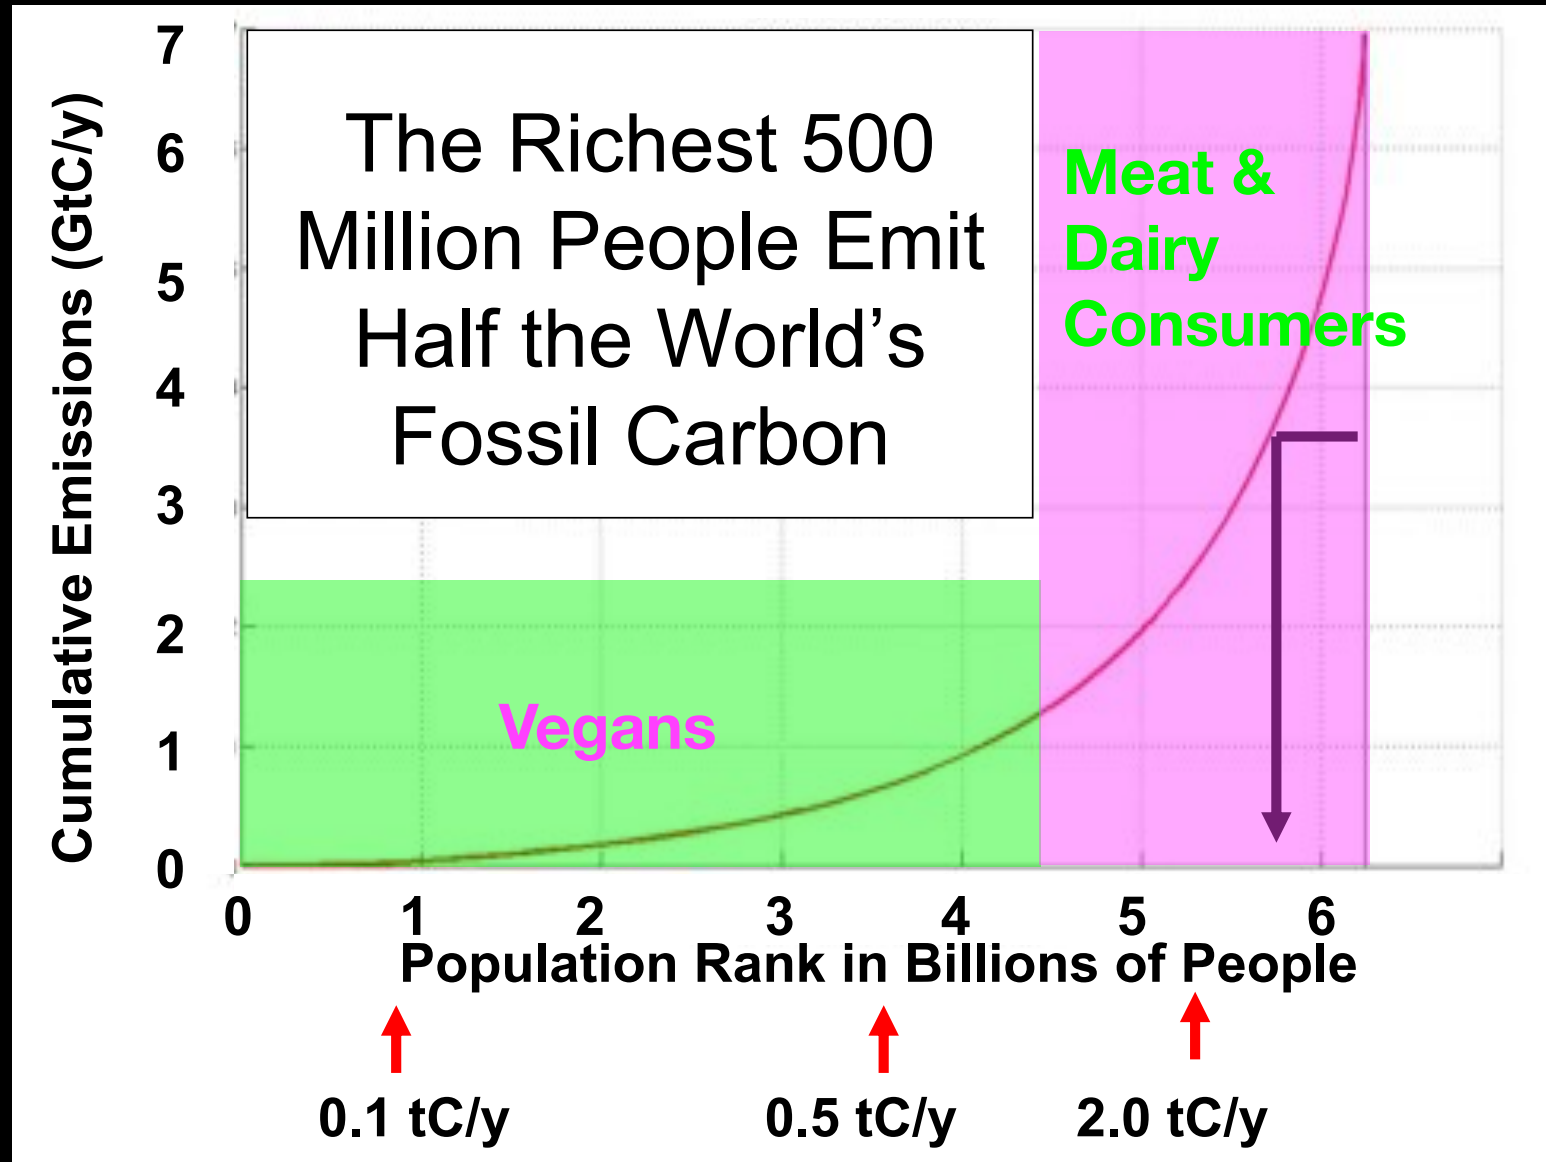

Food Consumers

Source: Pimentel and Pimentel, American Journal of Clinical Nutrition, Vol. 78, No. 3, 660S-663S, September 2003